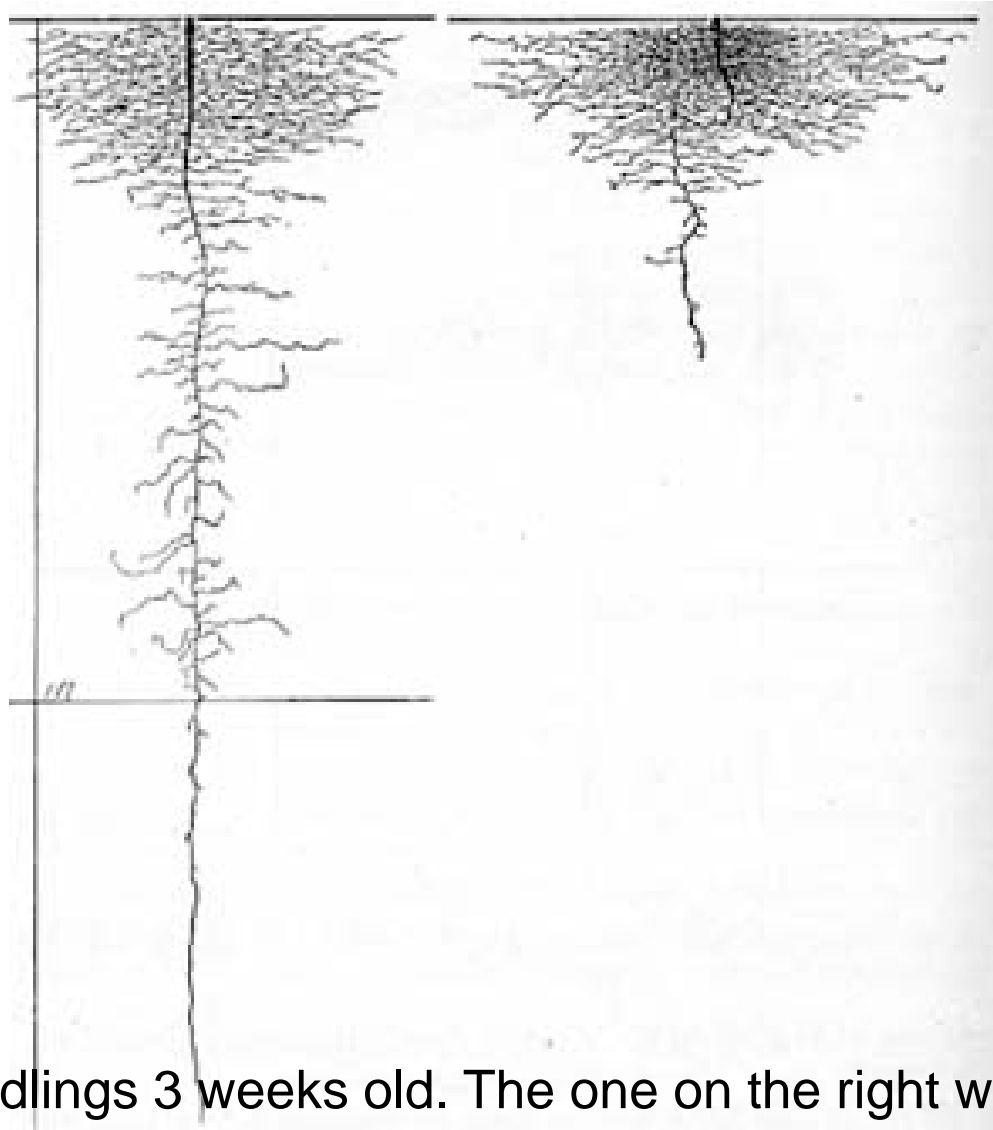

اعداد د/حسام السعيد عبد النبي

اعداد د/حسام السعيد عبد النبي

اعداد د/حسام السعيد عبد النبي

اعداد د/حسام السعيد عبد النبي

اعداد د/حسام السعيد عبد النبي

اعداد د/حسام السعيد عبد النبي

Early Prize Head Lettuce 38 days old. Some of the roots lie very near the soil surface

Lettuce seedlings 3 weeks old. The one on the right was grown in compact soil and that on the left in loose soil. Both drawings are to the same s

Root system of half-grown lettuce. The plant was 2 months old, 8 inches tall, and had about 25 large leaves

اعداد د/حسام السعيد عبد النبي

Mature root system of lettuce. The plant was excavated on July 13 and had flower stalks nearly 3 feet tall

اعداد د/حسام السعيد عبد النبي

اعداد د/حسام السعيد عبد النبي

اعداد د/حسام السعيد عبد النبي