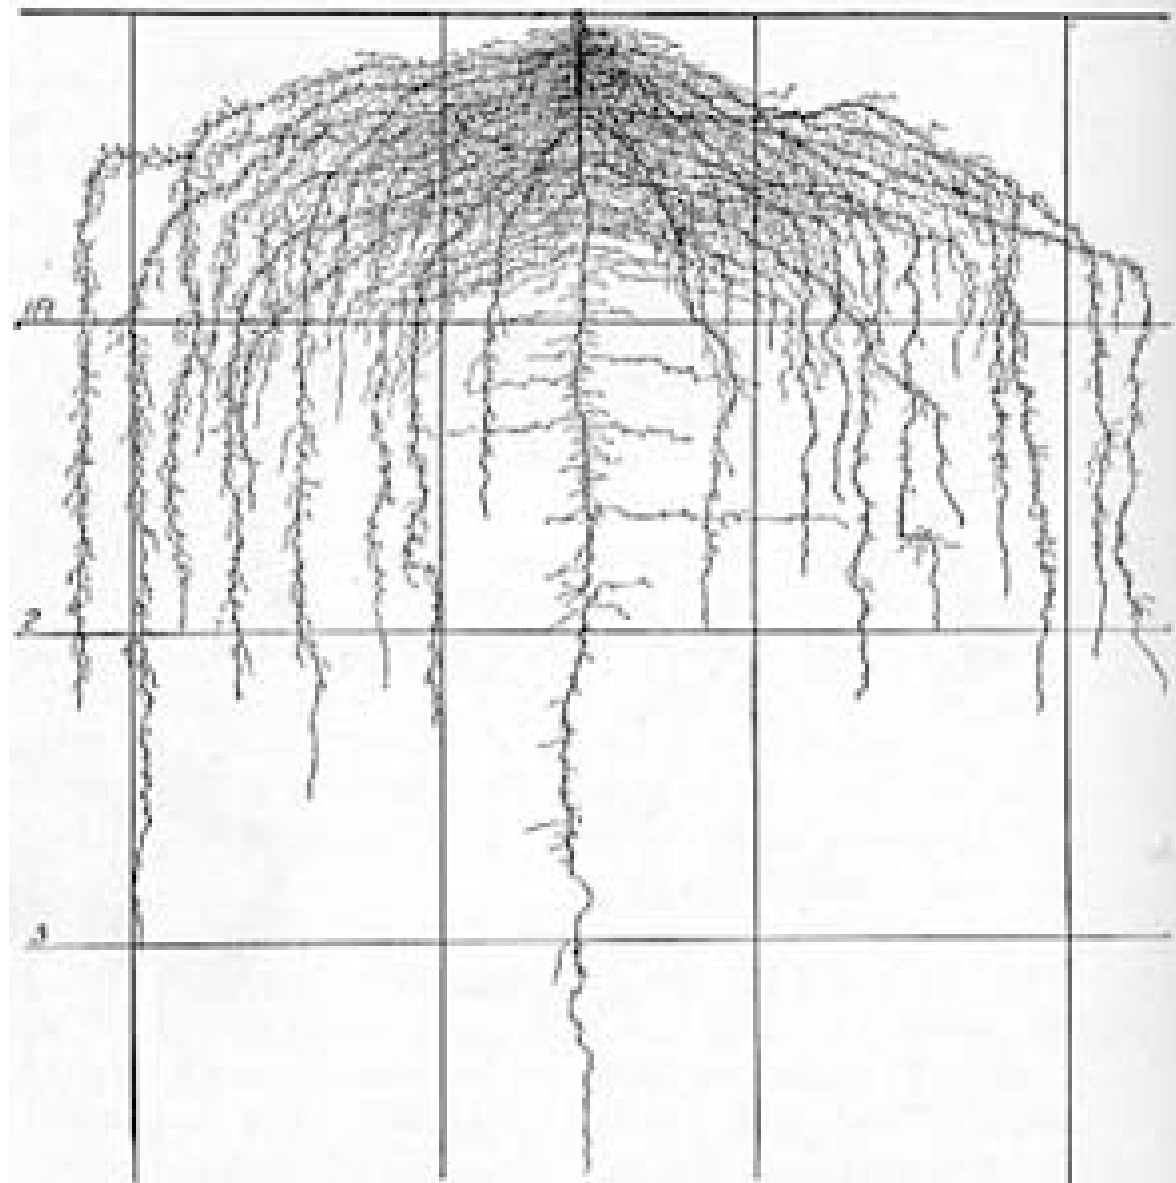

اعداد د/حسام السعيد عبد النبي

اعداد د/حسام السعيد عبد النبي

اعداد د/حسام السعيد عبد النبي

اعداد د/حسام السعيد عبد النبي

اعداد د/حسام السعيد عبد النبي

اعداد د/حسام السعيد عبد النبي

Early Prize Head Lettuce 38 days old. Some of the roots lie very near the soil surface

Lettuce seedlings 3 weeks old. The one on the right was grown in compact soil and that on the left in loose soil. Both drawings are to the same s

Root system of half-grown lettuce. The plant was 2 months old, 8 inches tall, and had about 25 large leaves

اعداد د/حسام السعيد عبد النبي

Mature root system of lettuce. The plant was excavated on July 13 and had flower stalks nearly 3 feet tall

اعداد د/حسام السعيد عبد النبي

اعداد د/حسام السعيد عبد النبي

اعداد د/حسام السعيد عبد النبي