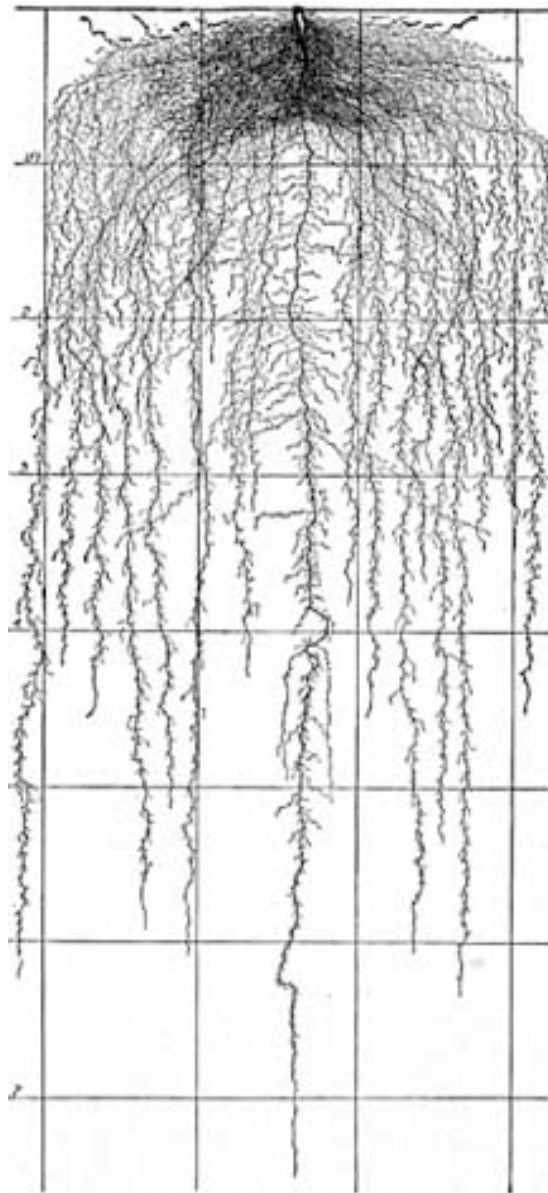

اعداد د/حسام السعيد عبد النبي

اعداد د/حسام السعيد عبد النبي

اعداد د/حسام السعيد عبد النبي

اعداد د/حسام السعيد عبد النبي

اعداد د/حسام السعيد عبد النبي

اعداد د/حسام السعيد عبد النبي

Early Prize Head Lettuce 38 days old. Some of the roots lie very near the soil surface

Lettuce seedlings 3 weeks old. The one on the right was grown in compact soil and that on the left in loose soil. Both drawings are to the same s

Root system of half-grown lettuce. The plant was 2 months old, 8 inches tall, and had about 25 large leaves

اعداد د/حسام السعيد عبد النبي

Mature root system of lettuce. The plant was excavated on July 13 and had flower stalks nearly 3 feet tall

اعداد د/حسام السعيد عبد النبي

اعداد د/حسام السعيد عبد النبي

اعداد د/حسام السعيد عبد النبي