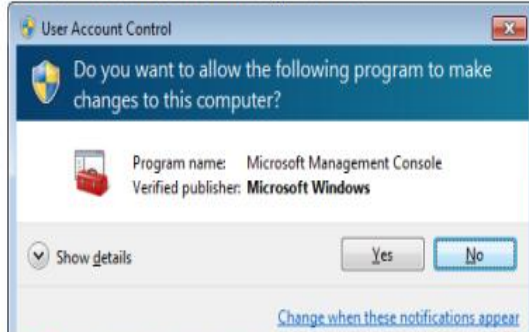

Settings of Mansoura University – G Suite Account at Outlook

1. Exit Office Outlook if it's running
2. Go to: <https://tools.google.com/dlpage/gappssync>
3. Click at: Download Google Apps Sync

4. Double click on downloaded file
5. On User Account Control Message Click Yes