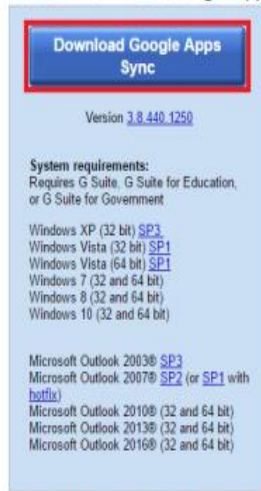

Settings of Mansoura University – G Suite Account at Outlook

1. Exit Office Outlook if it's running
2. Go to: <https://tools.google.com/dlpage/gappssync>
3. Click at: Download Google Apps Sync

4. Double click on downloaded file
5. On User Account Control Message Click Yes